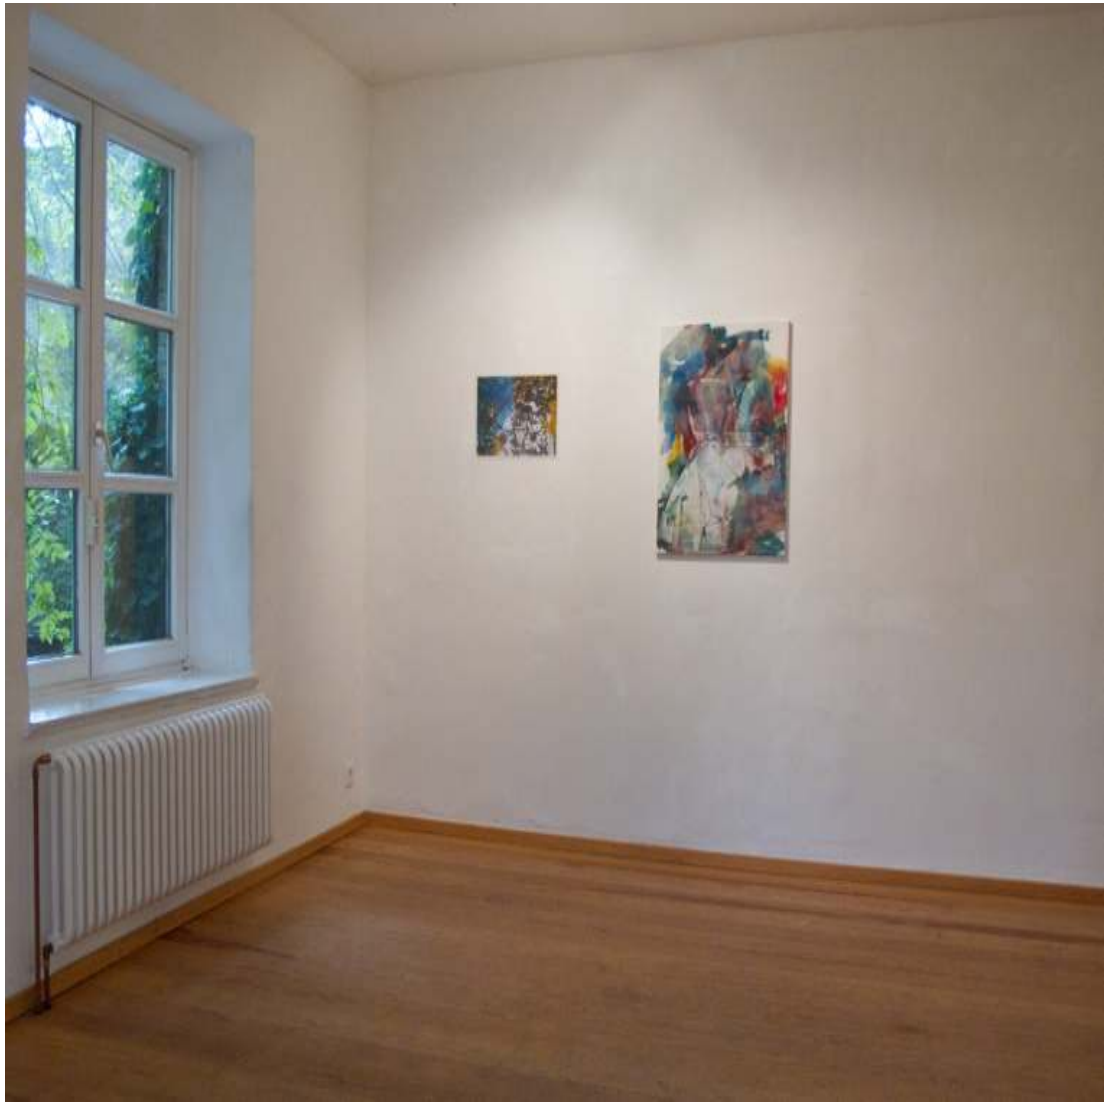

Untitled (from Apartments)
2012

Untitled (from Apartments)
2012