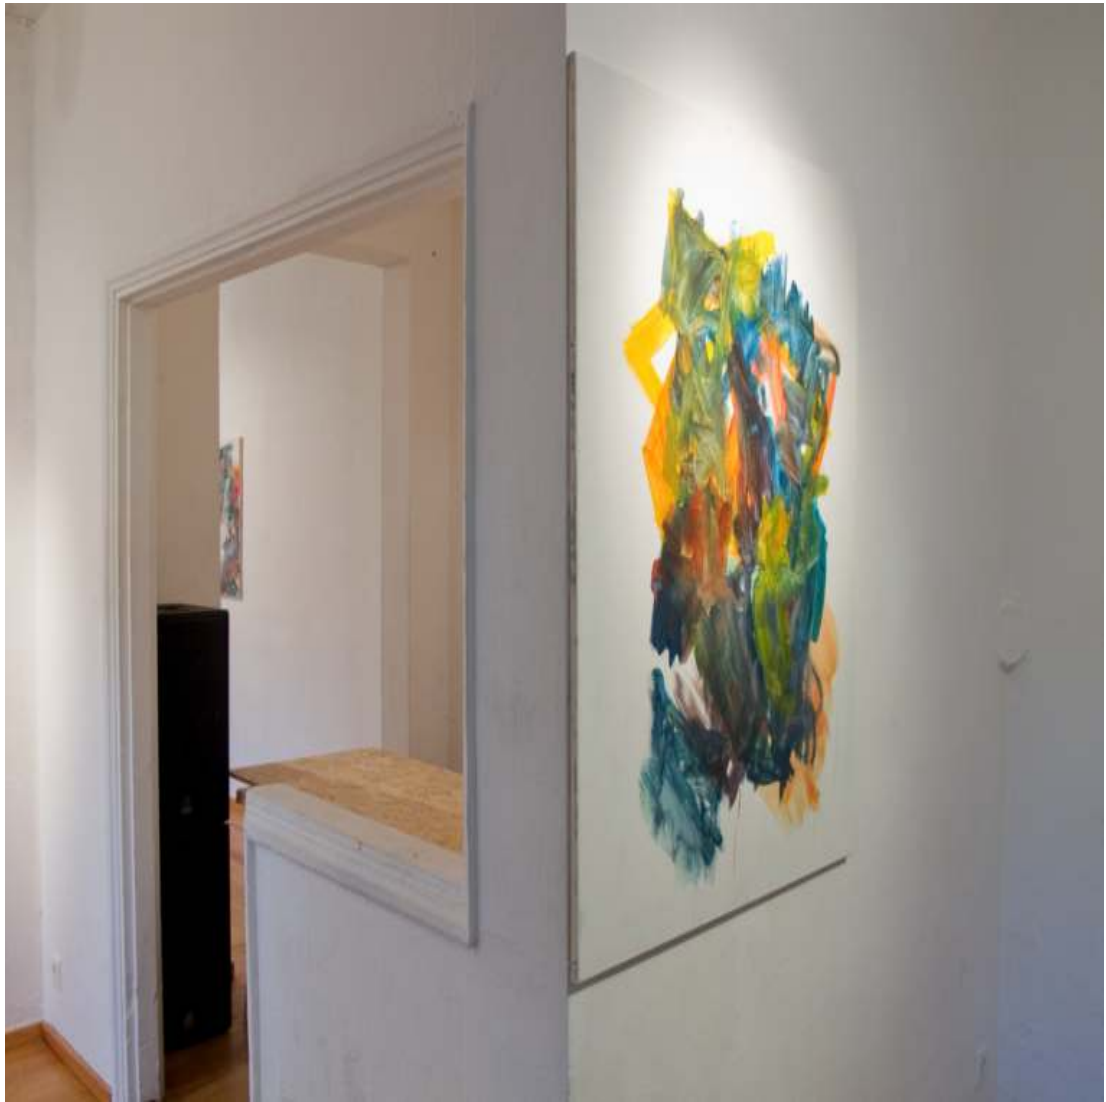

MARIUS WILMS

Untitled  
Acrylic on chalk gesso panel  
27½ x 19 inch / 70 x 50 cm  
2012

Untitled  
Acrylic on canvas  
31¼ x 23½ inch / 81 x 60 cm  
2012

Untitled (from Apartments)  
2012

Magenta cloud in front and above me/Untitled (from Apartments)  
Acrylic on wood  
2012