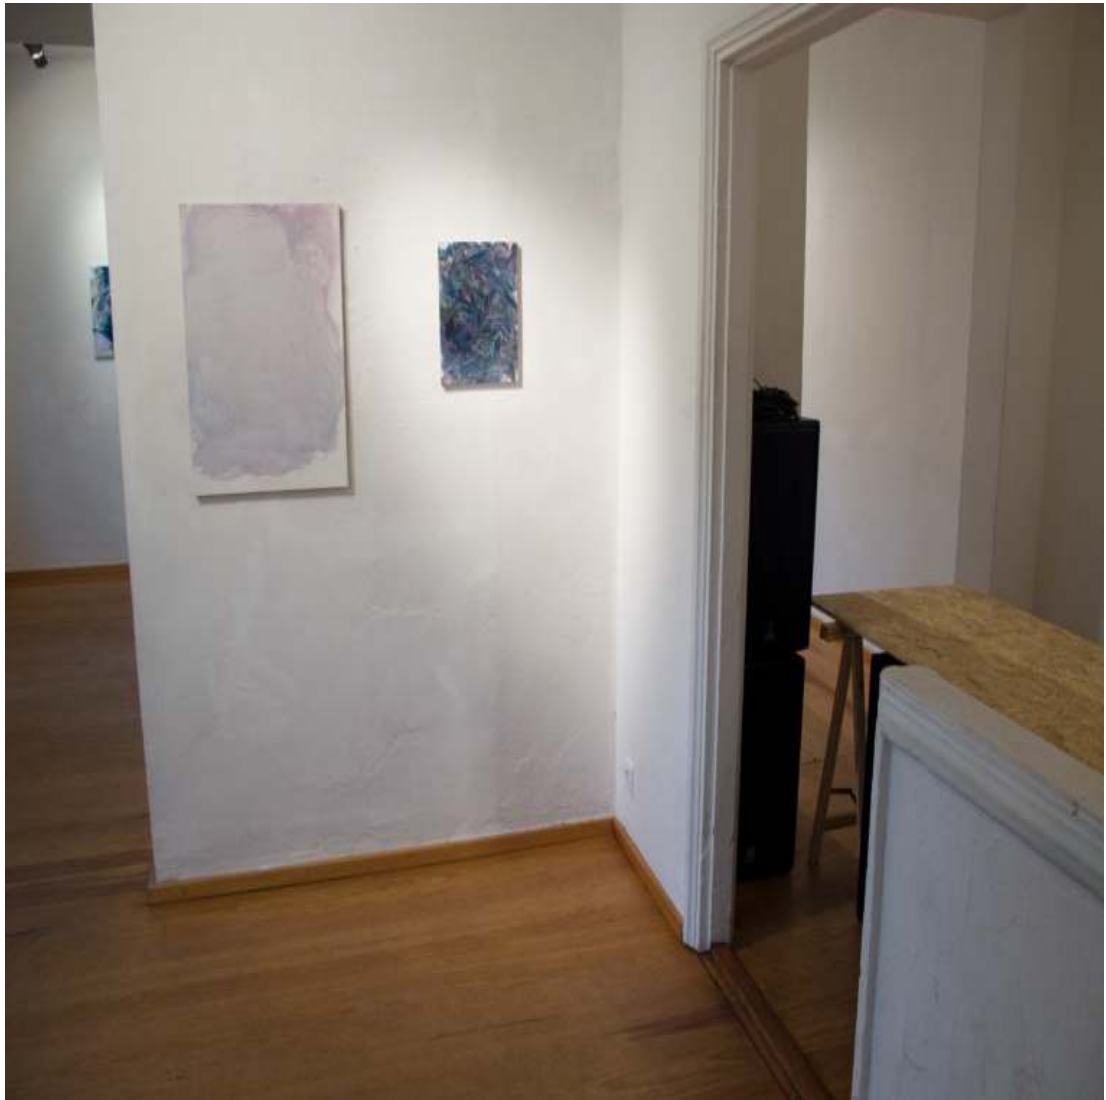

MARIUS WILMS

Untitled  
Acrylic on chalk gesso panel  
27½ x 19 inch / 70 x 50 cm  
2012

Untitled  
Acrylic on canvas  
31¼ x 23½ inch / 81 x 60 cm  
2012

Untitled (from Apartments)  
2012

Magenta cloud in front and above me/Untitled (from Apartments)  
Acrylic on wood  
2012