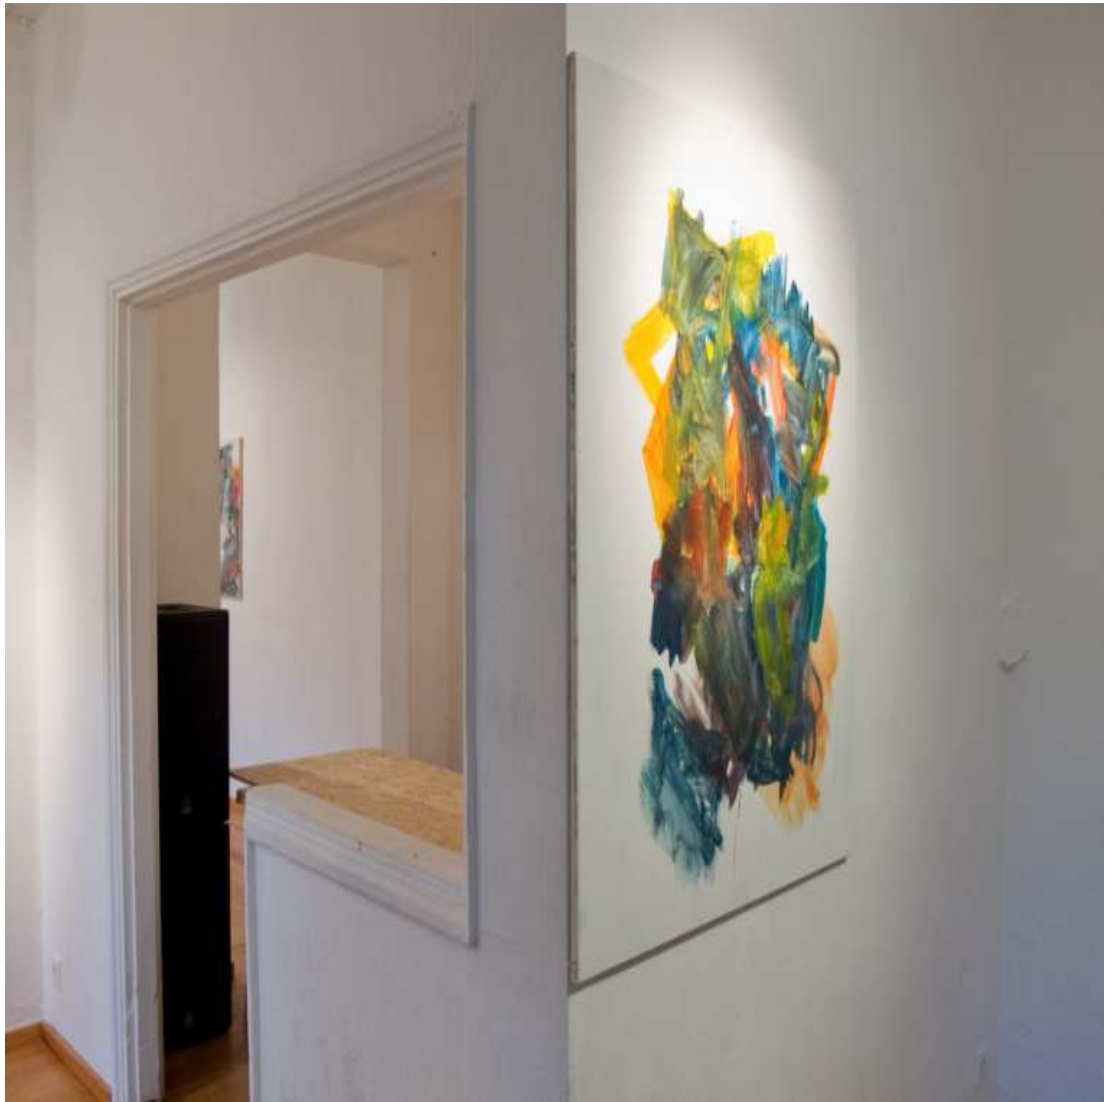

MARIUS WILMS

Untitled  
Acrylic on chalk gesso panel  
27½ × 19 inch / 70 × 50 cm  
2012

Untitled  
Acrylic on canvas  
31¼ x 23½ inch / 81 x 60 cm  
2012

Untitled (from Apartments)  
2012

Magenta cloud in front and above me/Untitled (from Apartments)  
Acrylic on wood  
2012